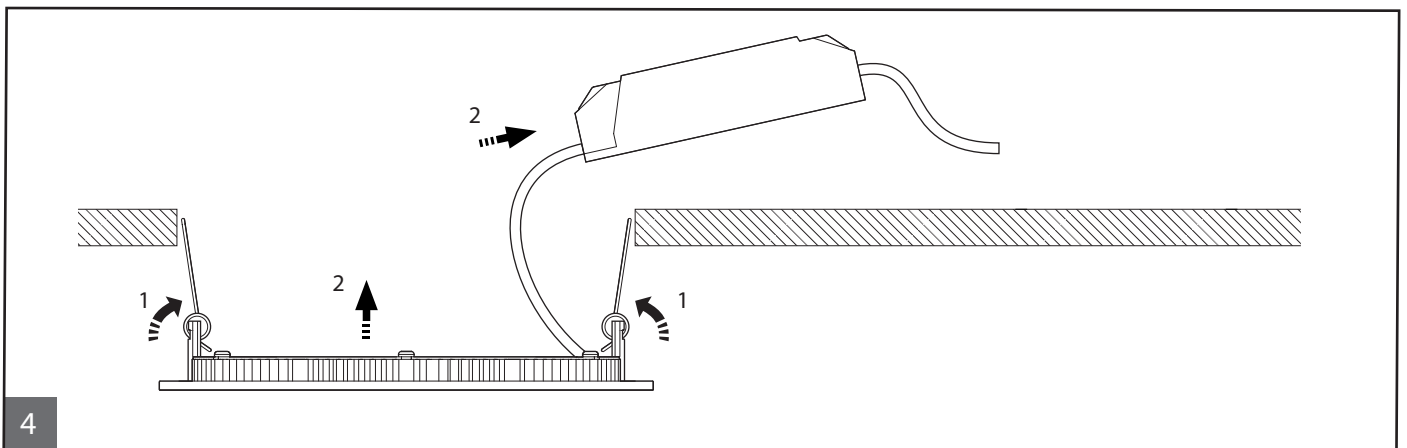

	System lumen (lm)	CCT (K)	Driver	P (W)	Ø mm	kg
DN145B LED20S	2100		IA1	22,5	203-208	0,65
DN145B LED10S	1100	3000/4000	PSD-E	13	152-157	0,45
DN145B LED20S	2100			22,5	203-208	0,62

**DN145B**

Dimensions in mm

	1100 lm	2100 lm
A	166	217
B	200	200
C	72	72
D	32	32
E	152 - 157	203 - 208

**DN145B**

1

1100 lm = 152 - 157 mm  
2100 lm = 203 - 208 mm

The light source contained in this luminaire shall only be replaced by the manufacturer or his service agent or a similar qualified person.