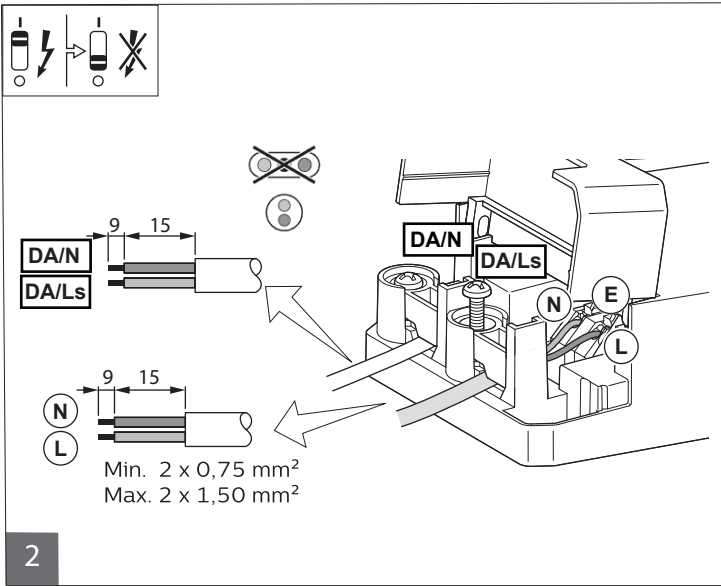

	System lumen (lm)	CCT (K)	Driver	P (W)	Ø mm	kg
DN145B LED20S	2100		IA1	22,5	203-208	0,65
DN145B LED10S	1100	3000/4000	PSD-E	13	152-157	0,45
DN145B LED20S	2100			22,5	203-208	0,62

**DN145B**

Dimensions in mm

	1100 lm	2100 lm
A	166	217
B	200	200
C	72	72
D	32	32
E	152 - 157	203 - 208

**DN145B**

1

1100 lm = 152 - 157 mm  
2100 lm = 203 - 208 mm

The light source contained in this luminaire shall only be replaced by the manufacturer or his service agent or a similar qualified person.