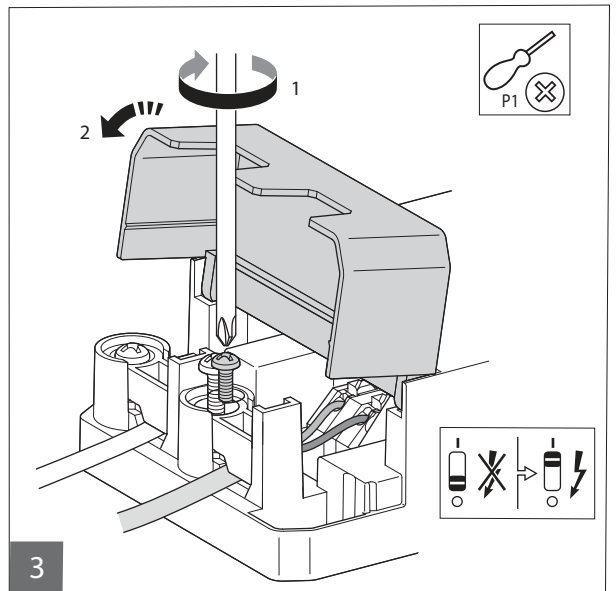

	System lumen (lm)	CCT (K)	Driver	P (W)	Ø mm	kg
DN145B LED20S	2100		IA1	22,5	203-208	0,65
DN145B LED10S	1100	3000/4000	PSD-E	13	152-157	0,45
DN145B LED20S	2100			22,5	203-208	0,62

**DN145B**

Dimensions in mm

	1100 lm	2100 lm
A	166	217
B	200	200
C	72	72
D	32	32
E	152 - 157	203 - 208

**DN145B**

1

1100 lm = 152 - 157 mm  
2100 lm = 203 - 208 mm

The light source contained in this luminaire shall only be replaced by the manufacturer or his service agent or a similar qualified person.