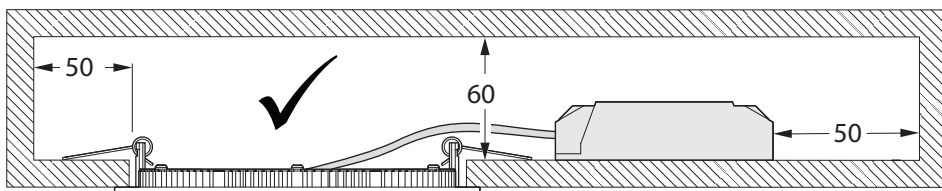

	System lumen (lm)	CCT (K)	Driver	P (W)	Ø mm	kg
DN145B LED20S	2100		IA1	22,5	203-208	0,65
DN145B LED10S	1100	3000/4000	PSD-E	13	152-157	0,45
DN145B LED20S	2100			22,5	203-208	0,62

**DN145B**

Dimensions in mm

	1100 lm	2100 lm
A	166	217
B	200	200
C	72	72
D	32	32
E	152 - 157	203 - 208

**DN145B**

1

1100 lm = 152 - 157 mm  
2100 lm = 203 - 208 mm

The light source contained in this luminaire shall only be replaced by the manufacturer or his service agent or a similar qualified person.