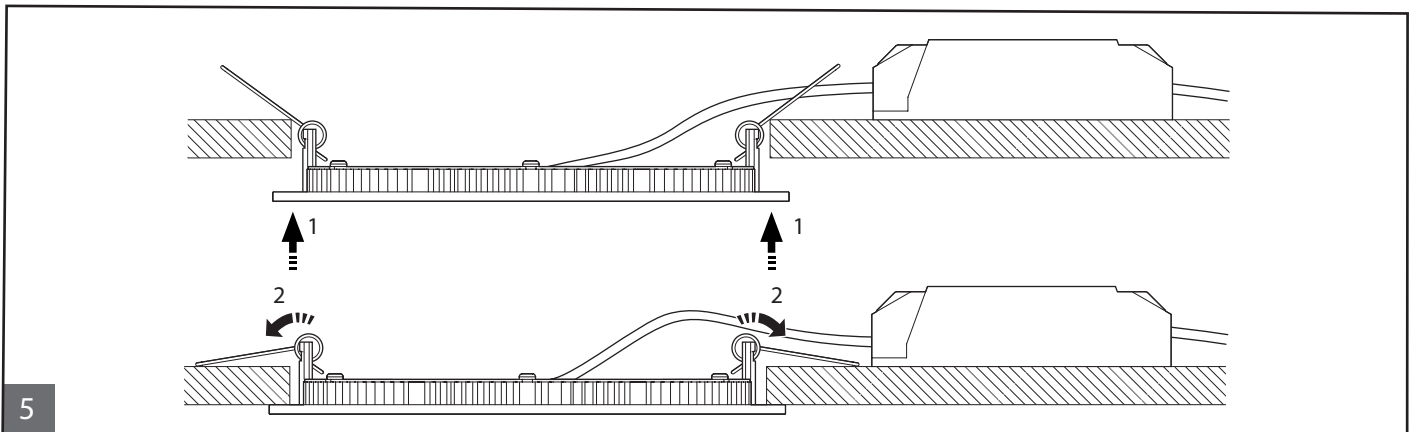

	System lumen (lm)	CCT (K)	Driver	P (W)	Ø mm	kg
DN145B LED20S	2100		IA1	22,5	203-208	0,65
DN145B LED10S	1100	3000/4000	PSD-E	13	152-157	0,45
DN145B LED20S	2100			22,5	203-208	0,62

**DN145B**

Dimensions in mm

	1100 lm	2100 lm
A	166	217
B	200	200
C	72	72
D	32	32
E	152 - 157	203 - 208

**DN145B**

1

1100 lm = 152 - 157 mm  
2100 lm = 203 - 208 mm

The light source contained in this luminaire shall only be replaced by the manufacturer or his service agent or a similar qualified person.