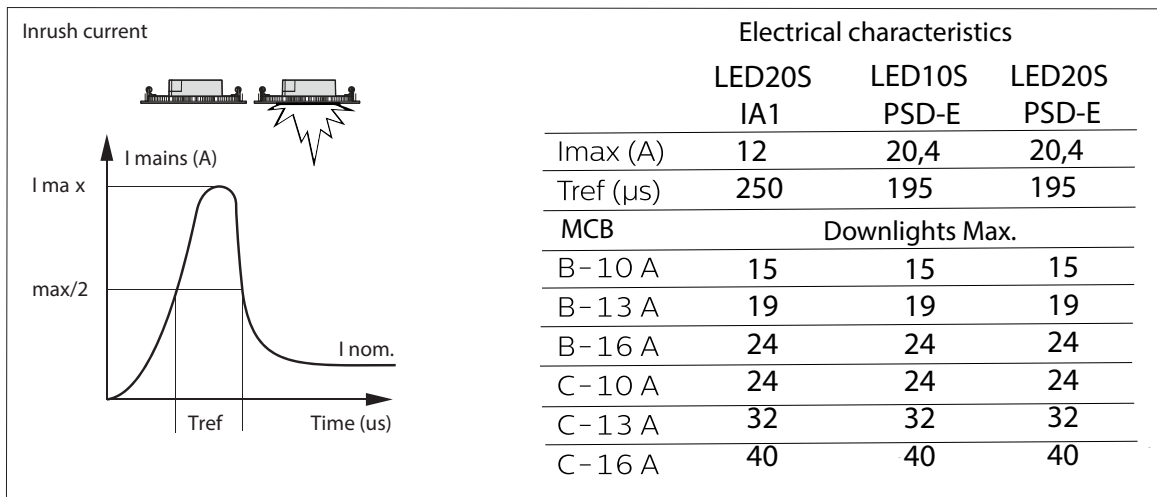

	1100 lm	2100 lm
A	166	217
B	200	200
C	72	72
D	32	32
E	152 - 157	203 - 208

**DN145B**

1

1100 lm = 152 - 157 mm  
2100 lm = 203 - 208 mm

The light source contained in this luminaire shall only be replaced by the manufacturer or his service agent or a similar qualified person.